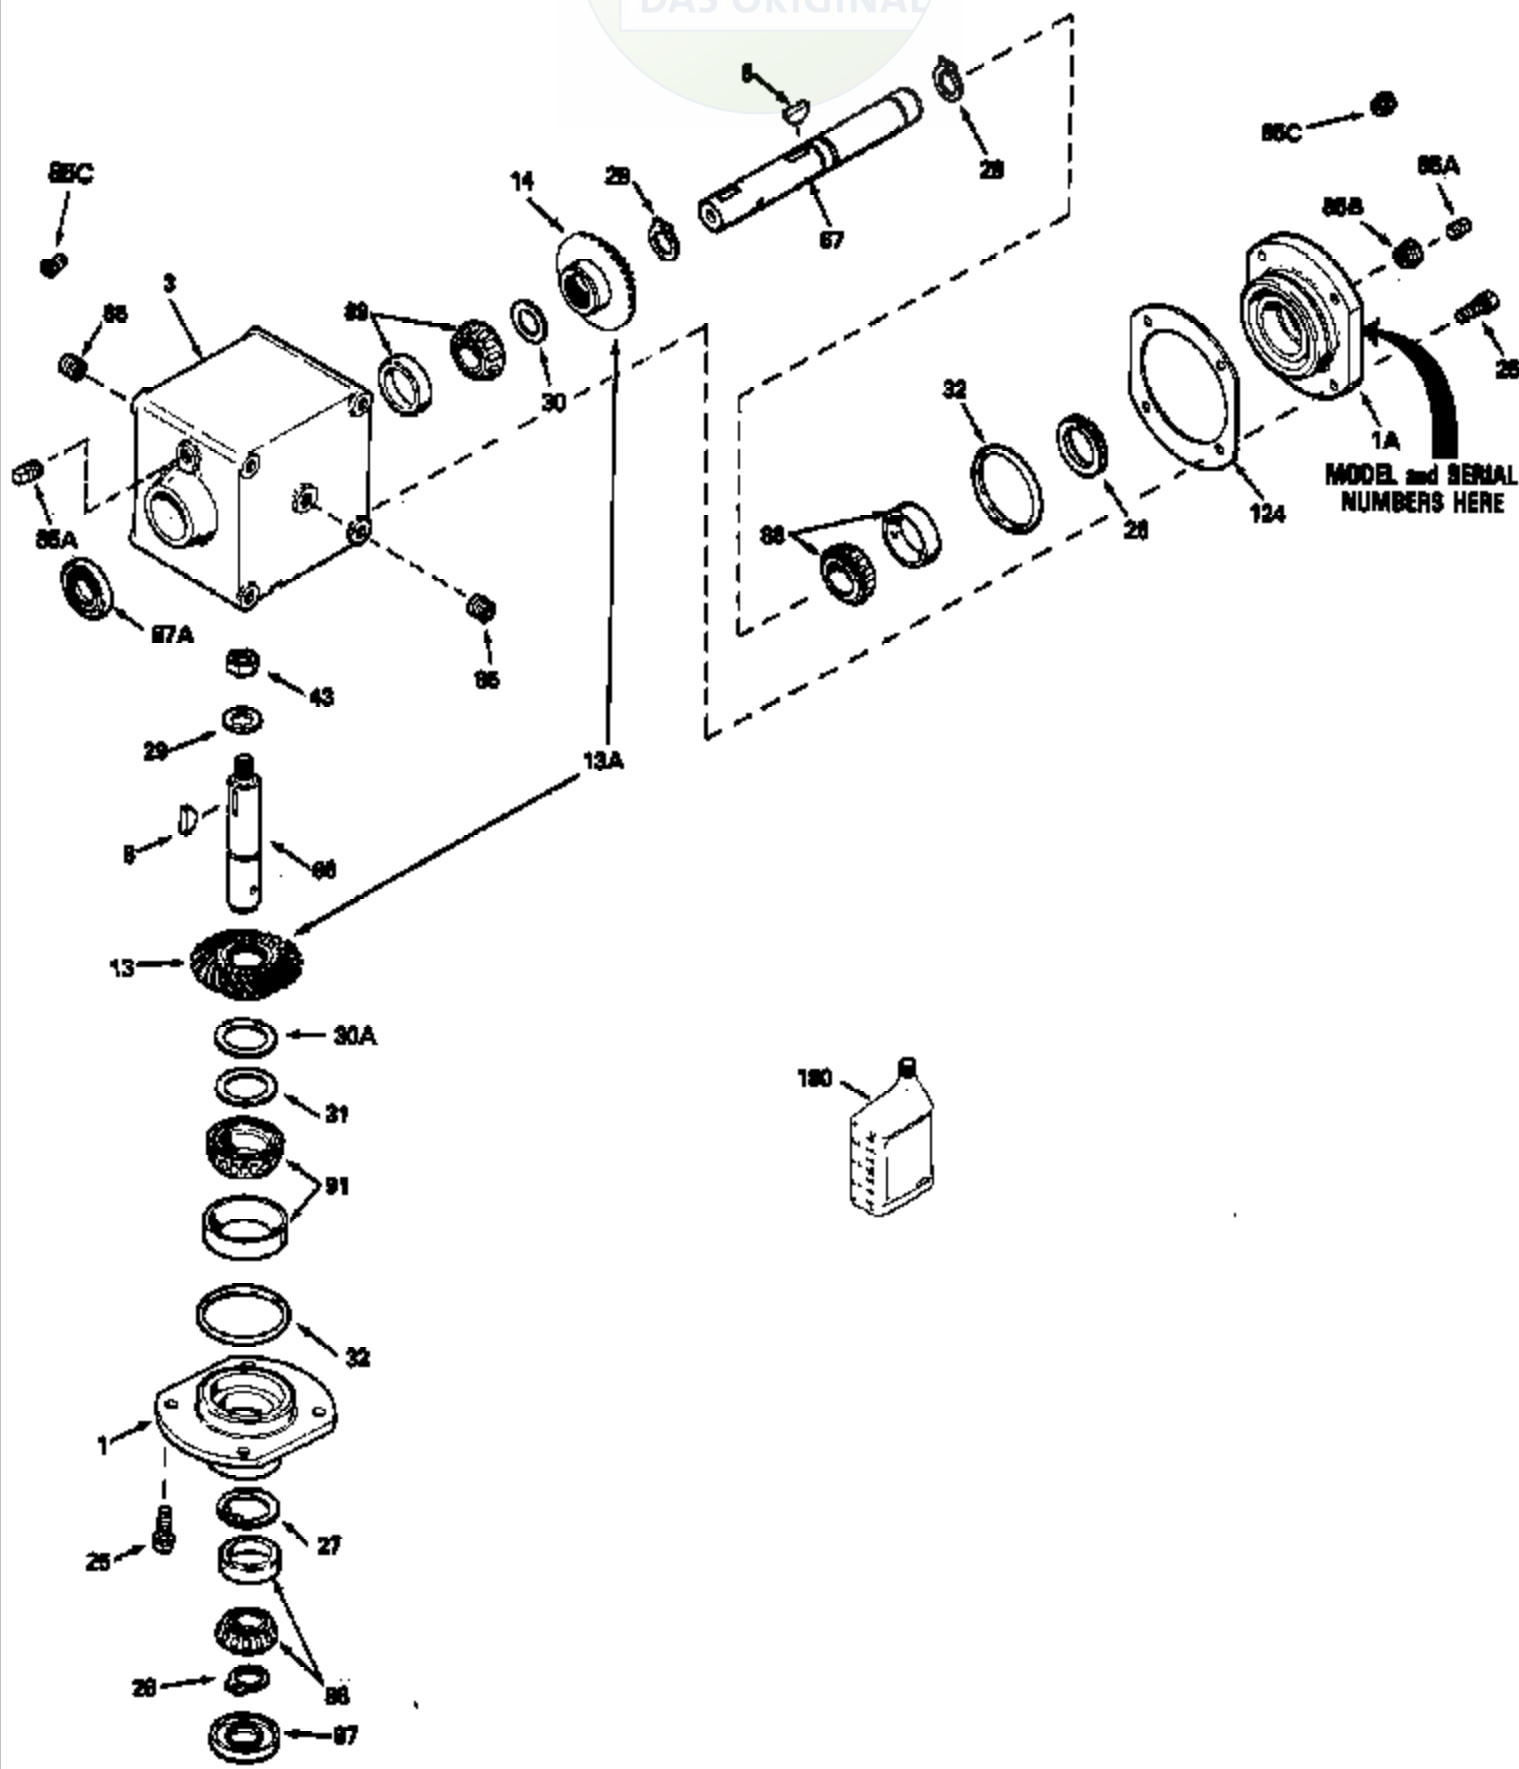

JOIST
DAS ORIGINAL

ILLUSTRATION SHOWS TYPICAL PARTS ONLY. ORDER BY PART NUMBER. PARTS NOT LISTED ARE SUPPLIED BY OEM.

Ref #	Part Number	Qty	Description
	794532		RA Drive Head Ass'y (Incl. 1 thru 124)
1	786104A		Retainer Cap
1A	786106		Retainer Cap
3	770089		Right Angle Drive Housing
8	792114		Woodruff Key No. 807
13	778254		Bevel Gear (25 teeth)
14	778255		Bevel Gear (25 teeth)
25	792037		Screw, 5/16-18 x 1"
26	780137		Load Ring
27	792112		Retaining Ring
28	792113		Retaining Ring
29	792115		Flat Washer
30	780131	1100-1100-032	Shim Page 2 of 2
31	780138	Peerless	Shim
32	788063		"O" Ring
43	792110A		Hex Jam Nut, 3/4-16
66	776303		Input Shaft (4.420" long)
67	776304		Output Shaft (7.576" long)
85C	792118		Relief Valve
85	792116		Pipe Plug, 1/4-18
85A	792039		Pipe Plug, 1/8"
87A	788065		Oil Seal
87	788064		Oil Seal
88	780132		Bearing & Cup Ass'y (SEE REPAIR MANUA L)
89	780132		Bearing & Cup Ass'y (SEE REPAIR MANUA L)
91	780134		Bearing & Cup Ass'y (SEE REPAIR MANUA L)
124	780136		Retainer Cap Shim
180	730229A		Gear Oil 80W90